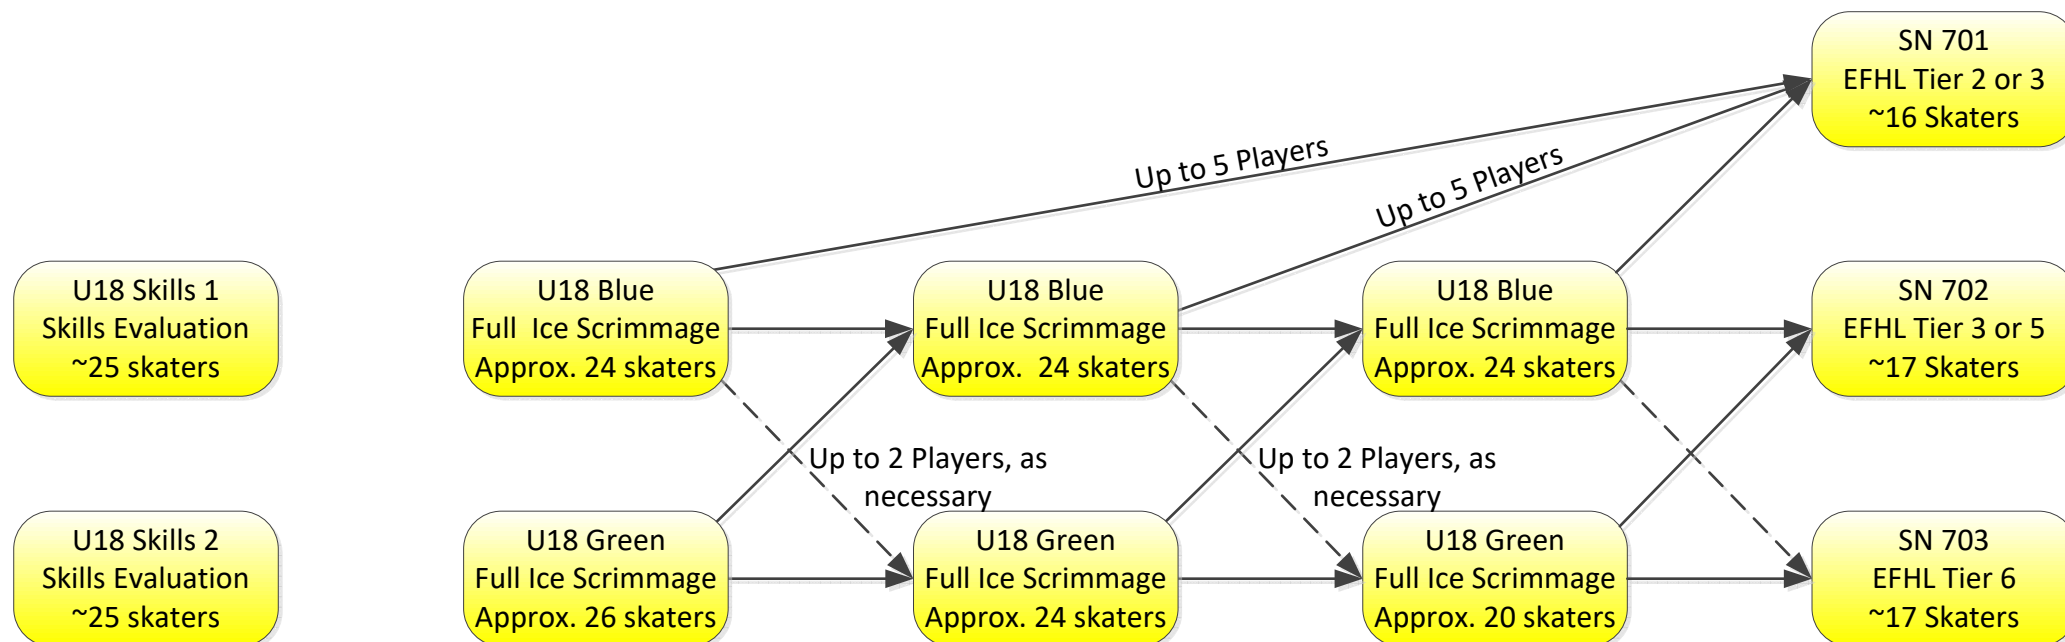

2022 SPMHA U18 Evaluations Flow Chart

Note:

Skills for sorting purposes only. Scrimmages weighted 34%, 33% and 33% of score.

Players will be grouped alphabetically for the skill evaluation skate.

The actual number of players moved between groups throughout the process will vary depending on the final number of registrants for U18.