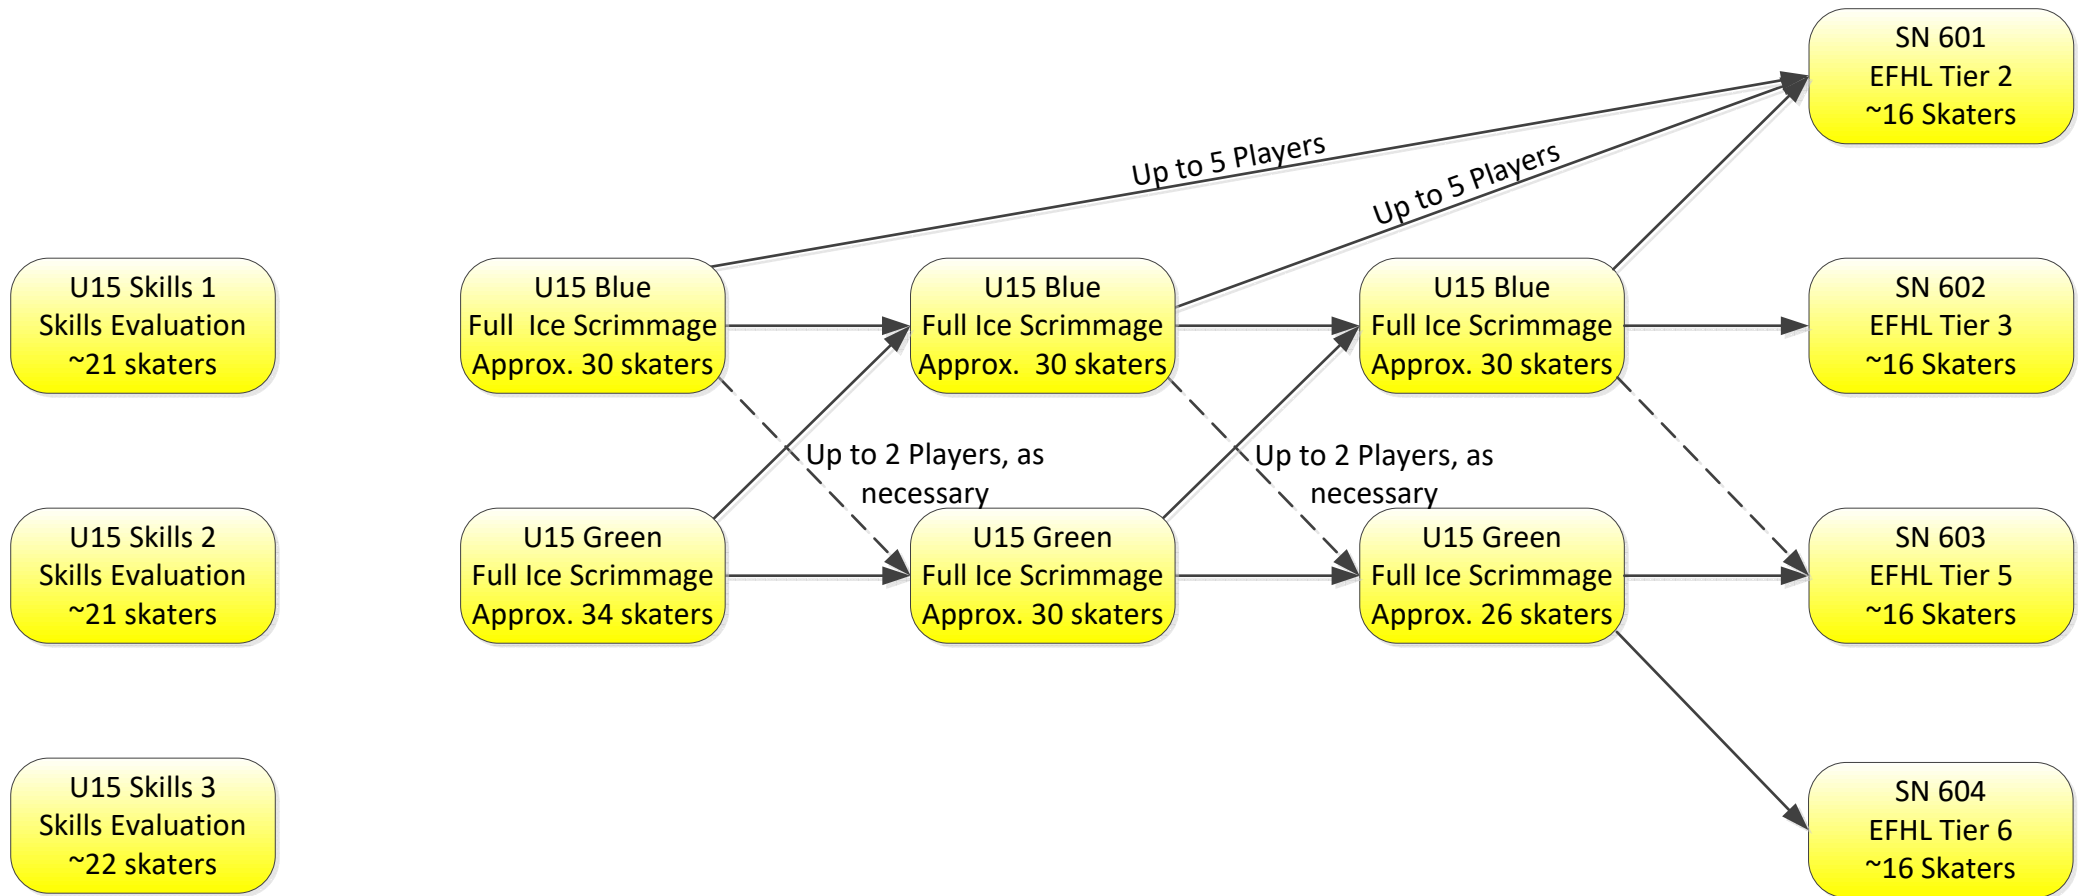

2022 SPMHA U15 Evaluations Flow Chart

Note:

Skills for sorting purposes only. Scrimmages weighted 34%, 33% and 33% of score.

Players will be grouped alphabetically for the skill evaluation skate.

The actual number of players moved between groups throughout the process will vary depending on the final number of registrants for U15.

Current U15 Registration: 76 Skaters (25 defense, 51 forwards and 5 goalies as of September 7, 2022).

Estimating approximately 15% of the registrants will play AA/AAA Hockey this season (based on previous season numbers).