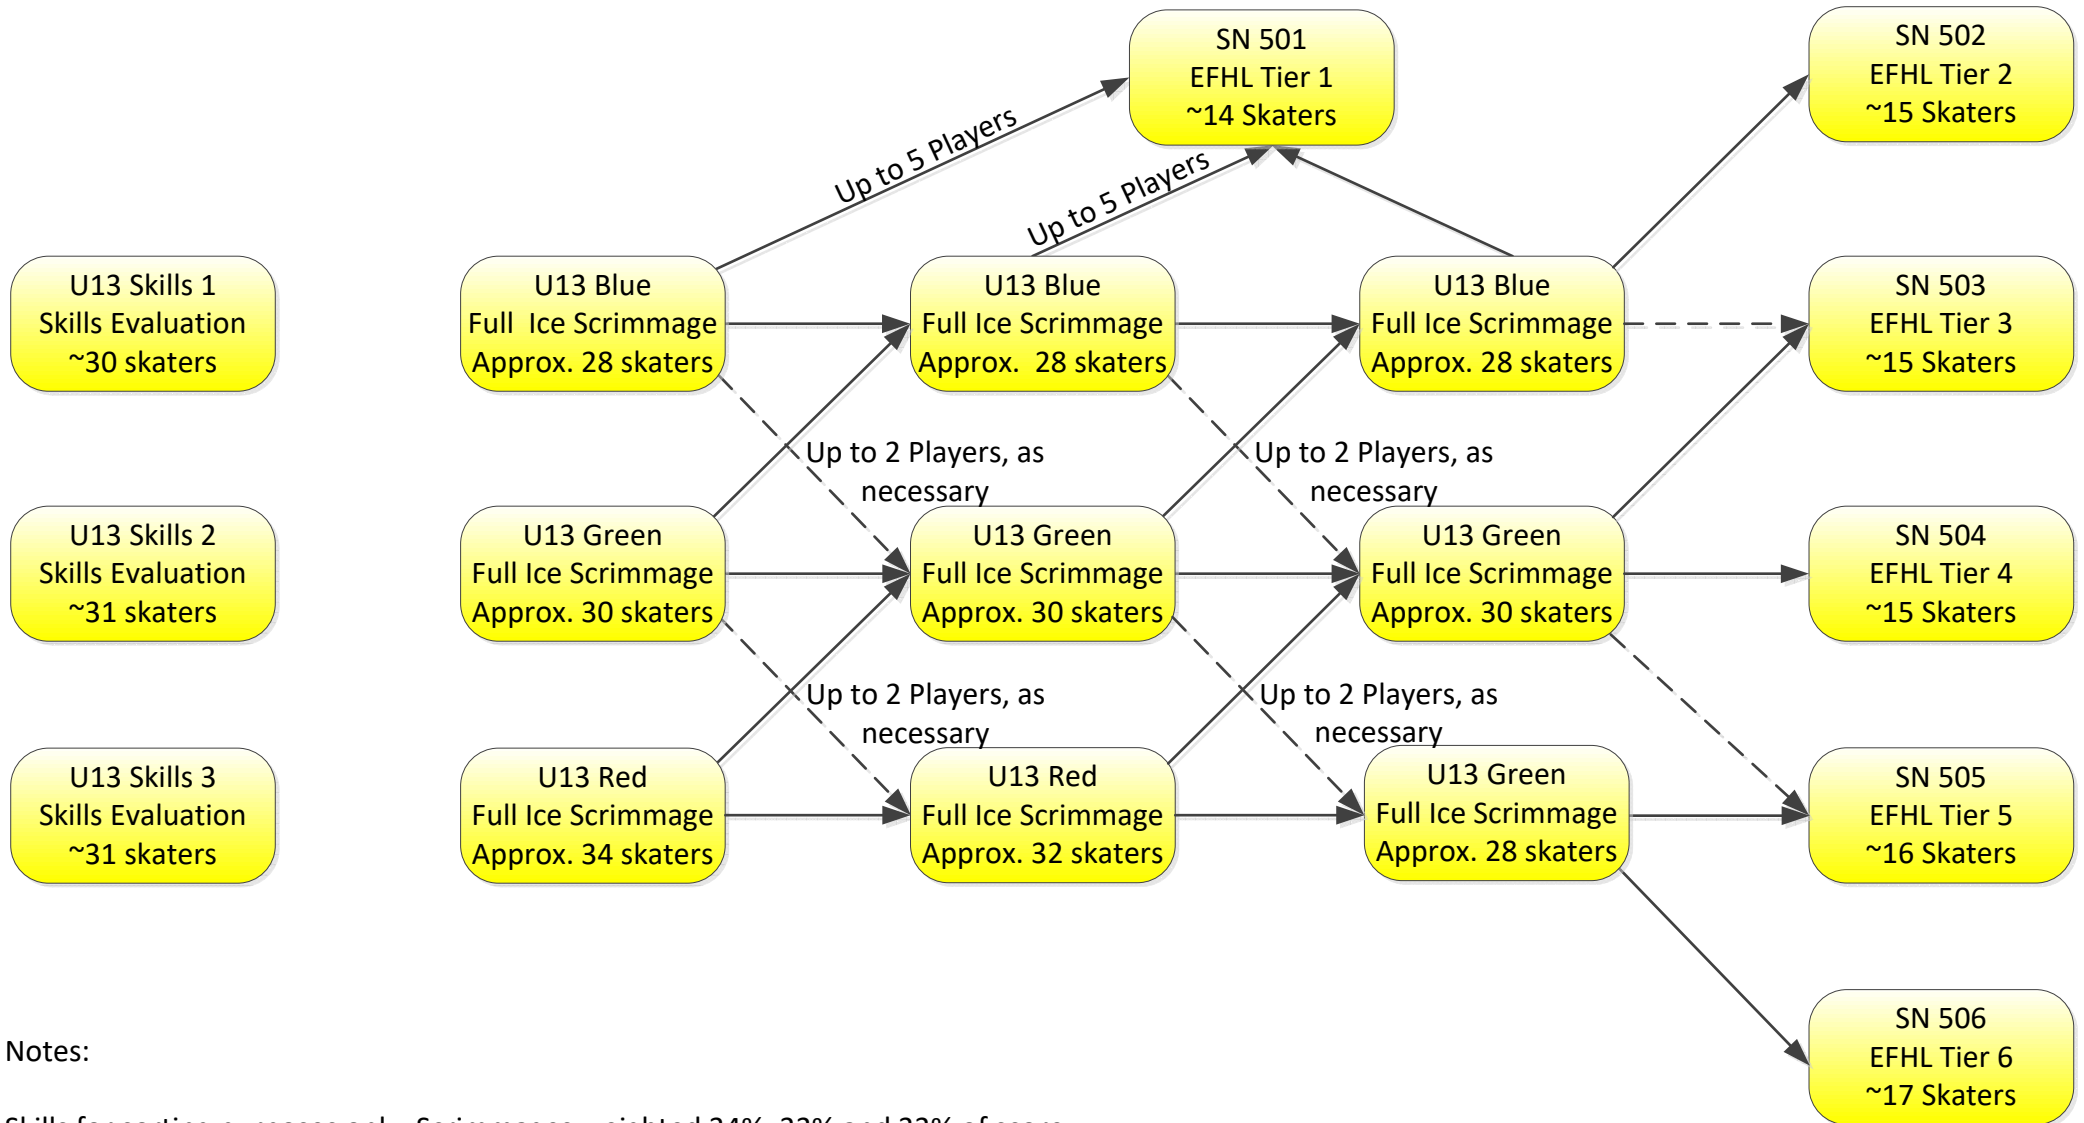

# 2022 SPMHA U13 Evaluations Flow Chart

## Notes:

Skills for sorting purposes only. Scrimmages weighted 34%, 33% and 33% of score.

Players will be grouped alphabetically for the skill evaluation skate.

The actual number of players moved between groups throughout the process will vary depending on the final number of registrants for U13.

Current U13 Registration: 92 Skaters (26 defense, 66 forwards) and 6 goalies as of September 7, 2022.