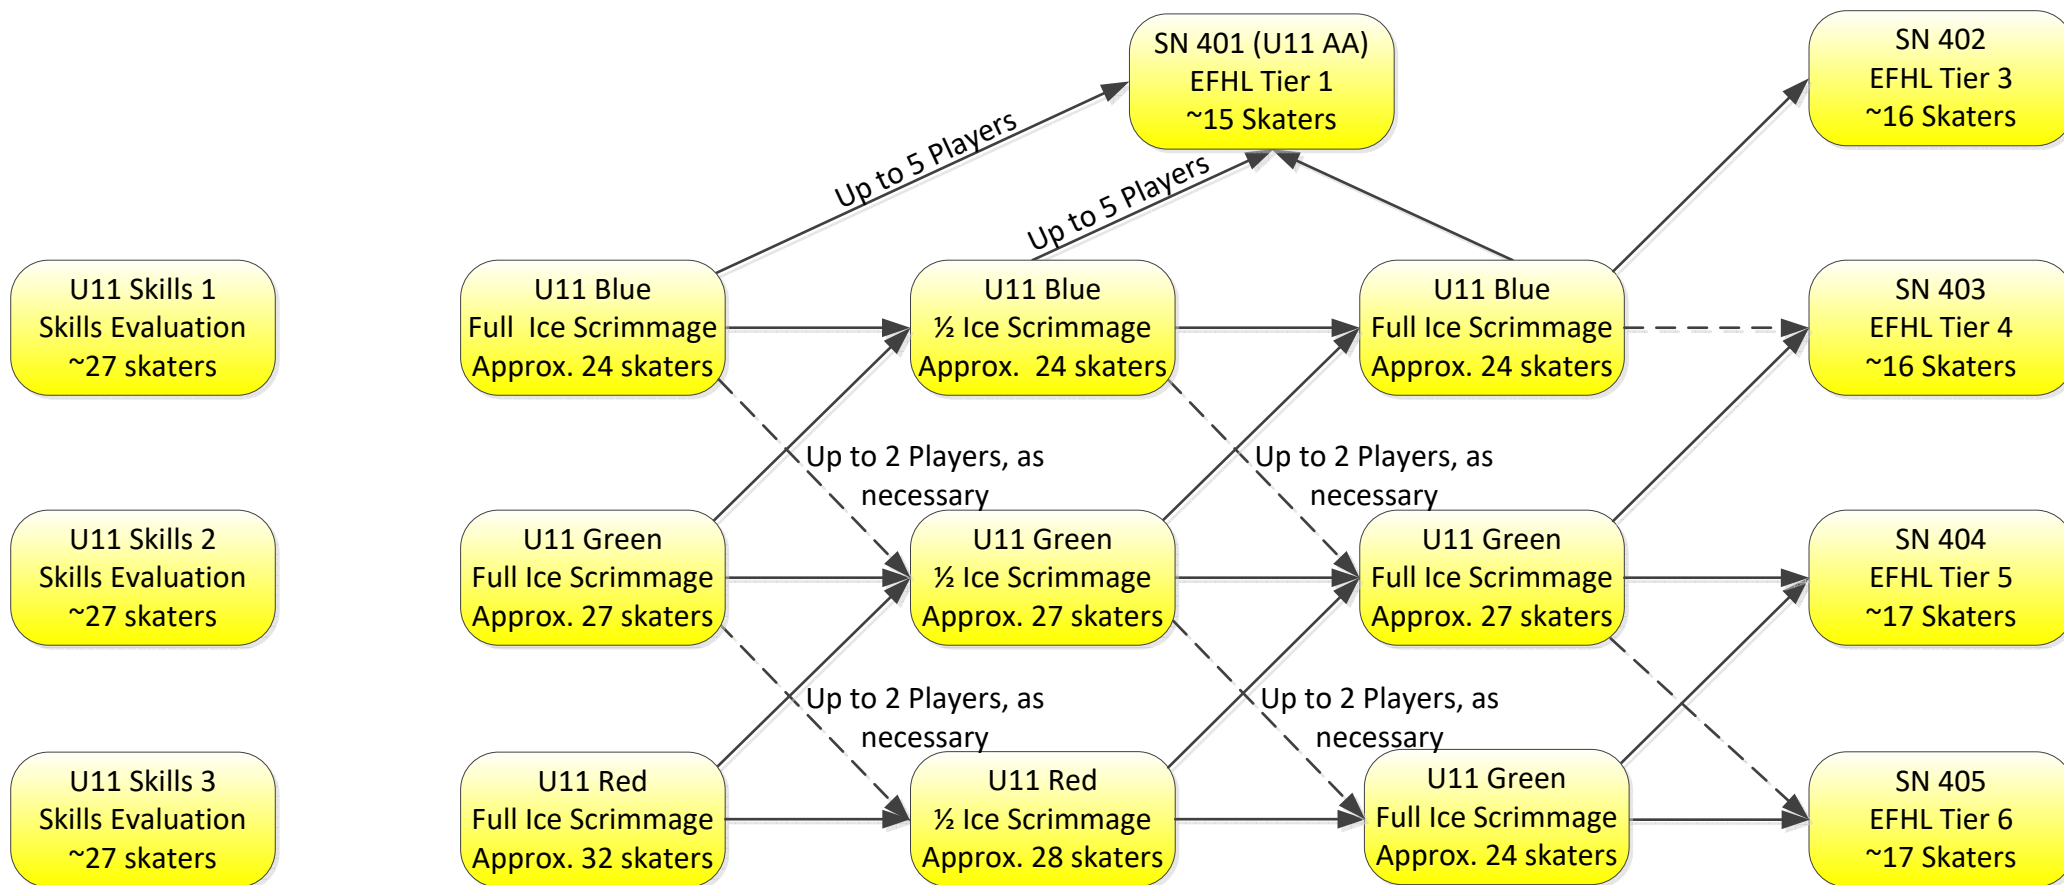

# 2022 SPMHA U11 Evaluations Flow Chart

**Note:**

Players will be grouped alphabetically for the skill evaluation skate.

The actual number of players moved between groups throughout the process will vary depending on the final number of registrants for U11.

Current U11 Registration: 81 Skaters and 7 goalies as of September 7, 2022.