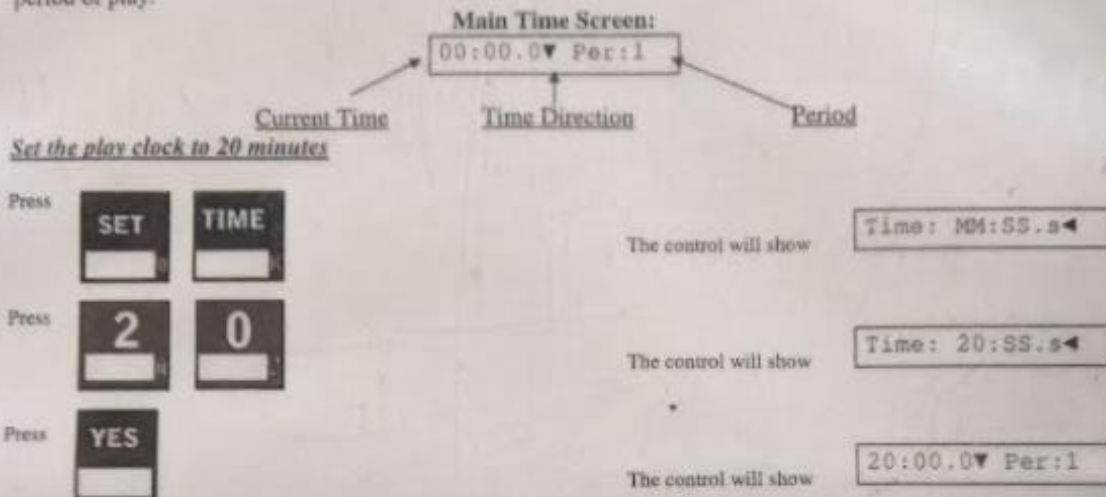

QUICK START GUIDE

With the scoreboard on and the control on the main time screen you are ready to set the time for the first period of play.

You are now ready for the game to begin.

To Start the Clock

Press

or use hand-held switch

To Stop the Clock

Press

or use hand-held switch

To Silence Auto Horn

Press

Score

To Add To Goal Shots

Press Set, then Time, to change time. Press Set, then another key, to make corrections.

Press Profiles and then Enter to start a New Game.

Press Options to change Team Names or other system preferences.